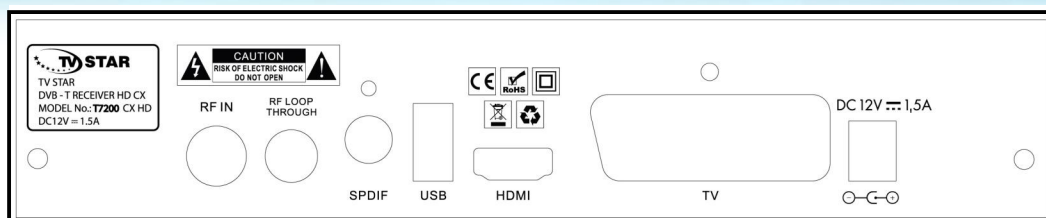

T7200 CX HD

HD DIGITAL TERRESTRIAL RECEIVER
FULLY DVB-T MPEG-2
AND MPEG-4/H.264 COMPLIANT
CONAX CAS-7 EMBEDDED
PVR AND MULTIMEDIA FUNCTIONS

- Operating frequency range: VHF 170-230 MHz, UHF 470-862 MHz
- Modulation: COFDM 2K, 8K
- Modulation constellation: QPSK, 16 QAM, 64 QAM
- Guard interval: 1/4, 1/8, 1/16, 1/32
- Channel Bandwidth: 7, 8 MHz
- Input impedance: 75 Ohms
- Network support: SFN single frequency; MFN multiple frequency
- Conditional Access: Smart Card Reader / CONAX CAS-7 embedded
- Video Decoding: MPEG1; MPEG2 MPEG 4 (H.264), SD, HD.
- Resolution: SD up to 720x576; HD 1280x720 (720p), 1920x1080(1080i, 1080p)
- Format conversion: 4:3, 16:9 with pan&scan, letterbox
- Audio Decoding: MPEG Layers I, II; mono, stereo; AAC; AC3
- Connectors: front panel: Card slot, USB
- Rear panel: ANT IN, RF LOOP, SPDIF Coaxial (RCA), TV SCART, HDMI, USB, 12 VDC
- Power Supply: 12 VDC, External power adapter 100-240 VAC 50 Hz
- Operating temperature range: +5 deg C - + 45 deg C
- Approvals: CE, ROHS

HOUSING: metal

COLOUR: black

DIMENSIONS (LxWxH) cm: 22.0 x 14.0 x 4.0

WEIGHT: 0,7 kg Net

ACCESSORIES:

Manual;

IR remote control unit;

2xAAA Type batteries.